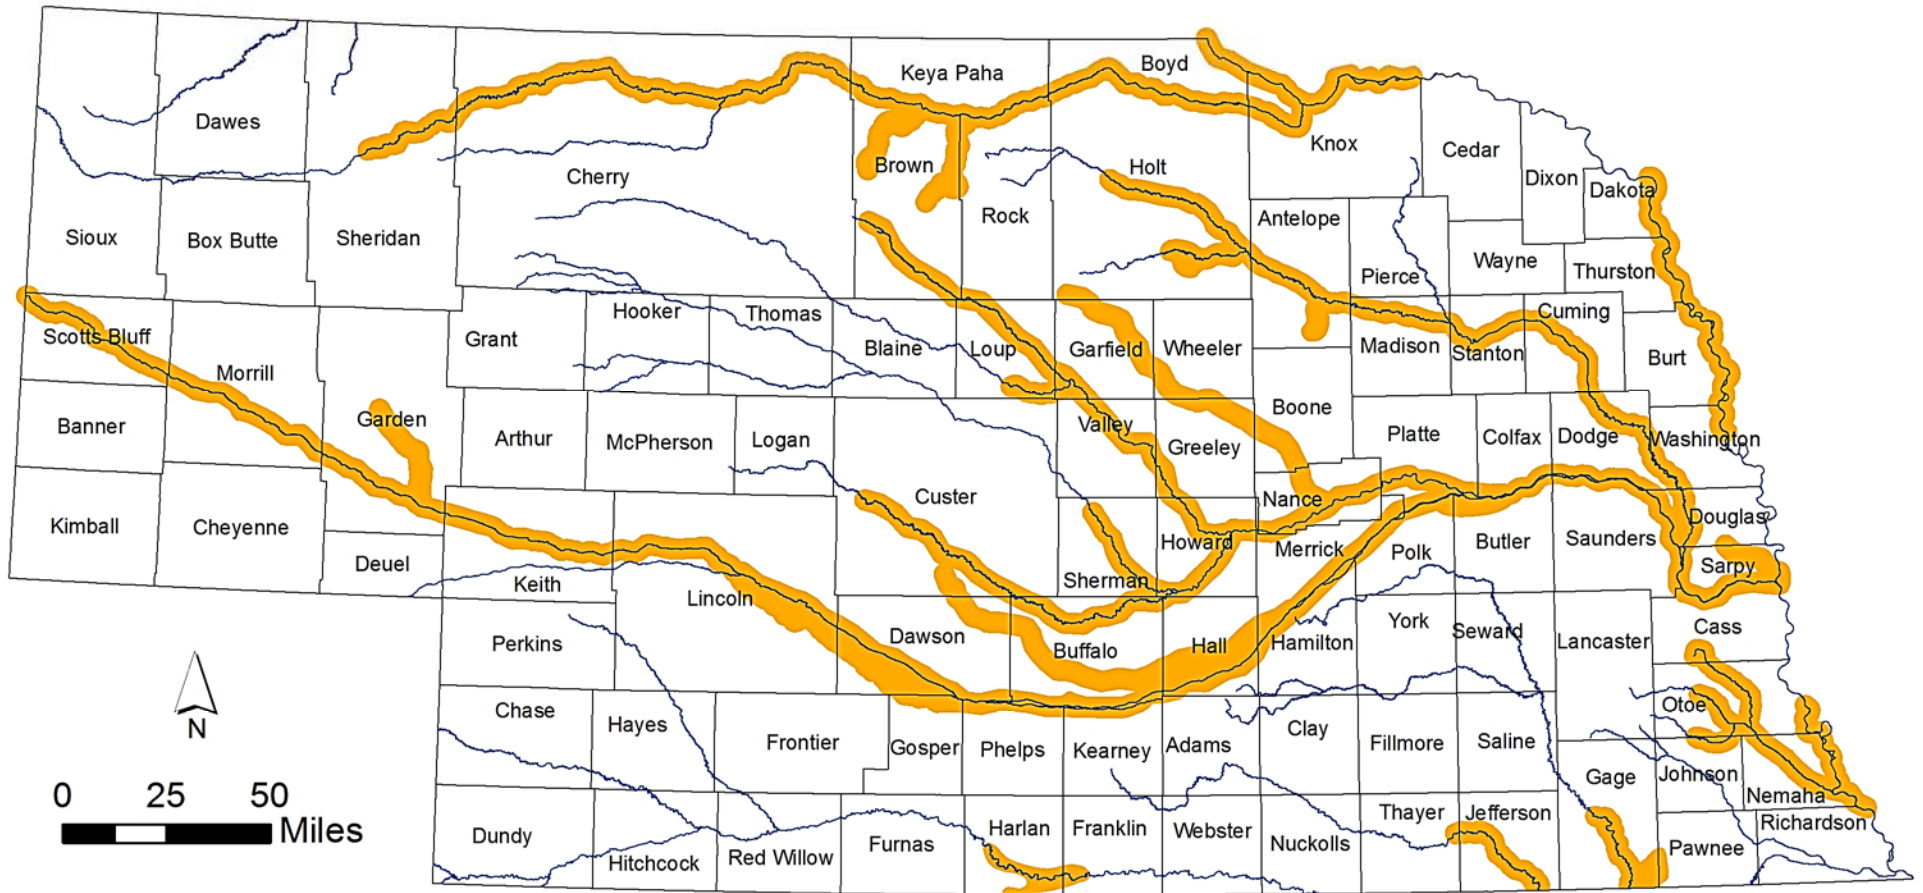

# Estimated Current Range of River Otter (*Lontra canadensis*)

Nebraska Natural Heritage Program,  
Nebraska Game and Parks Commission  
June 2015