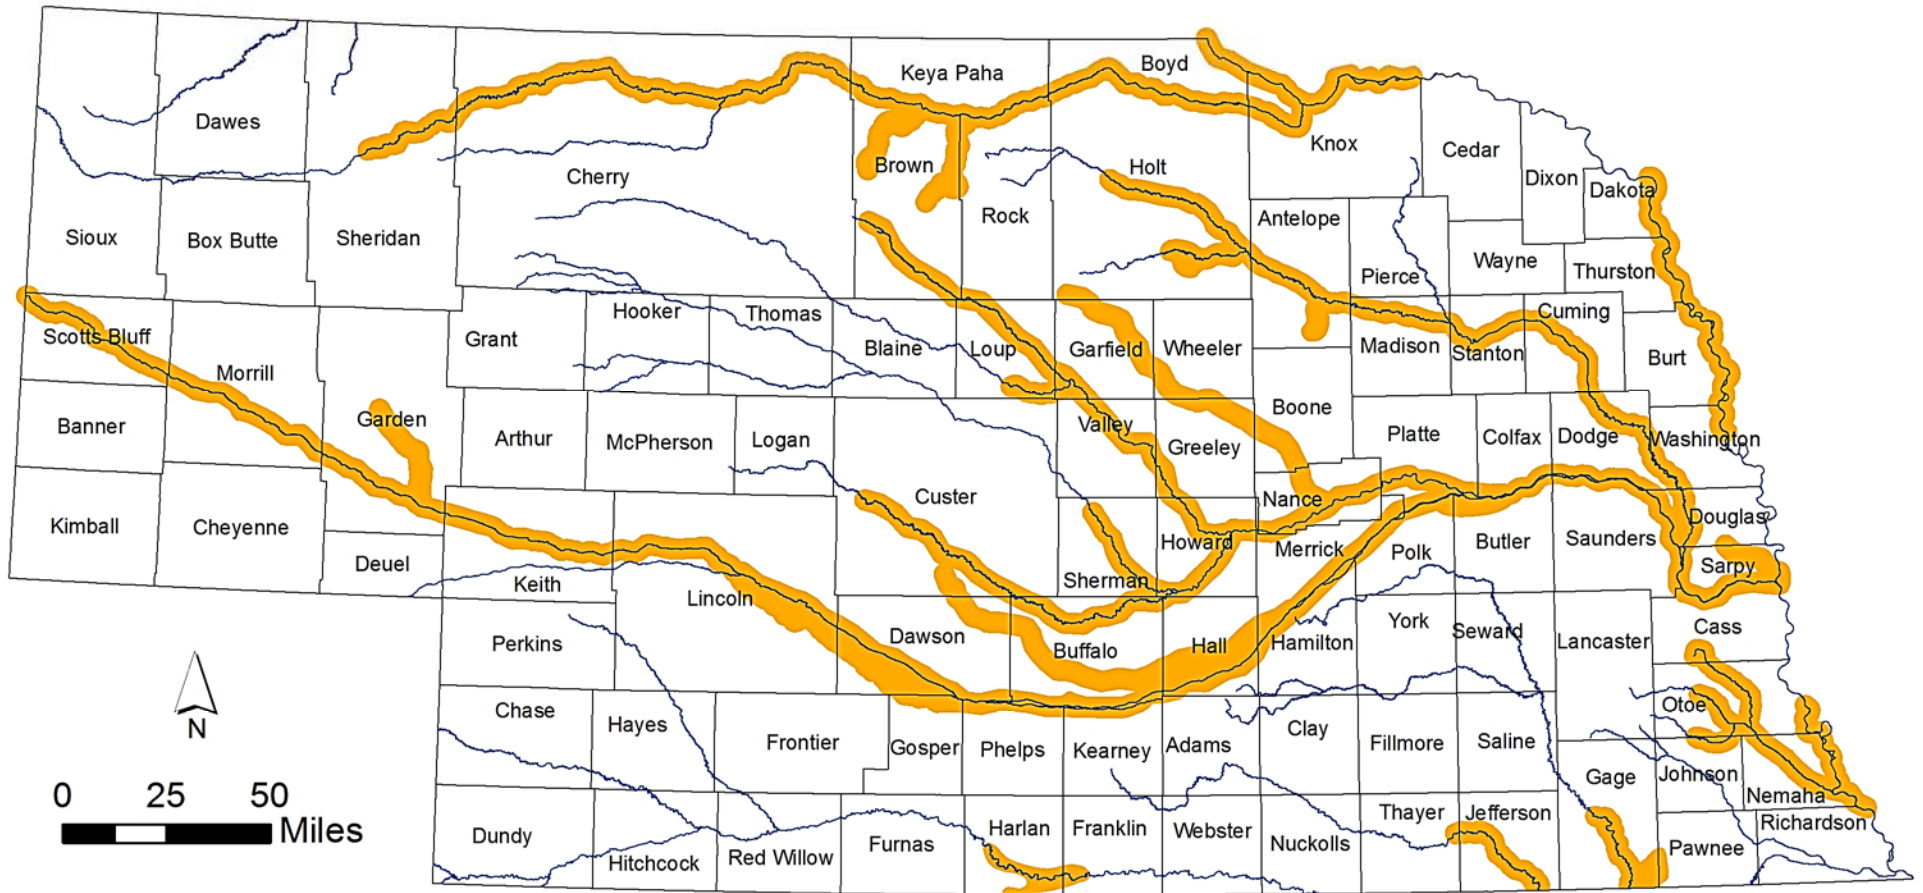

Estimated Current Range of River Otter (*Lontra canadensis*)

Nebraska Natural Heritage Program,
Nebraska Game and Parks Commission
June 2015