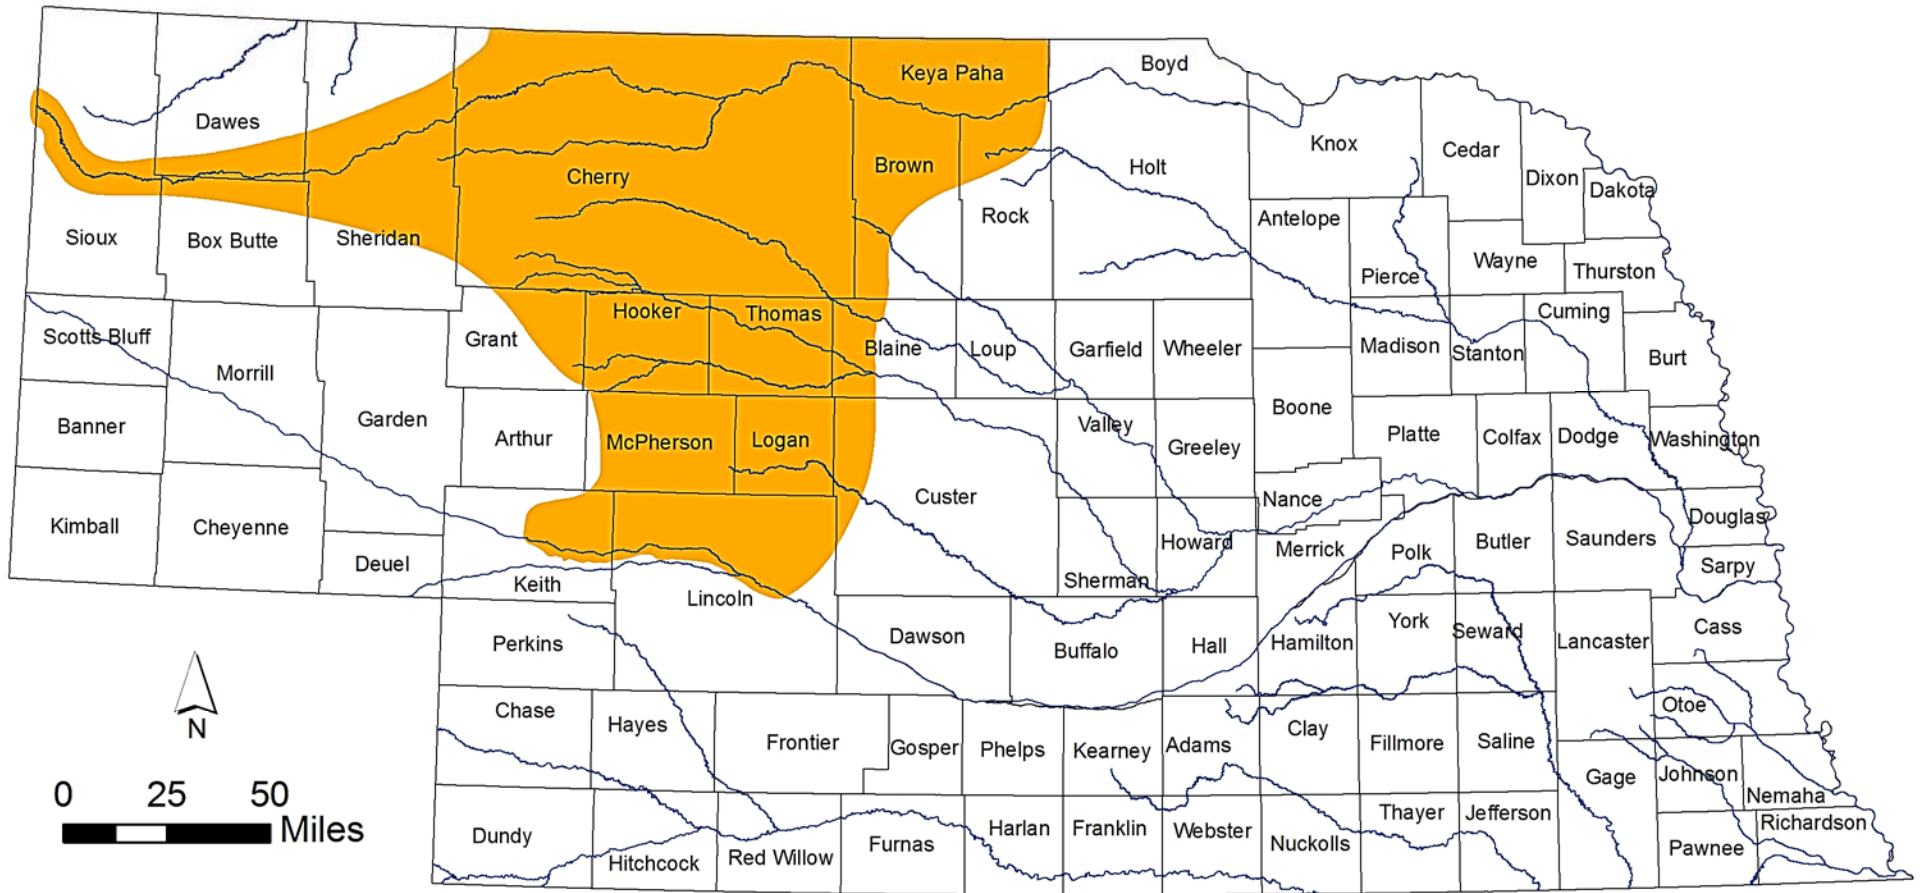

# Estimated Current Range of Northern Redbelly Dace (*Phoxinus eos*)

Nebraska Natural Heritage Program,  
Nebraska Game and Parks Commission  
March 2011