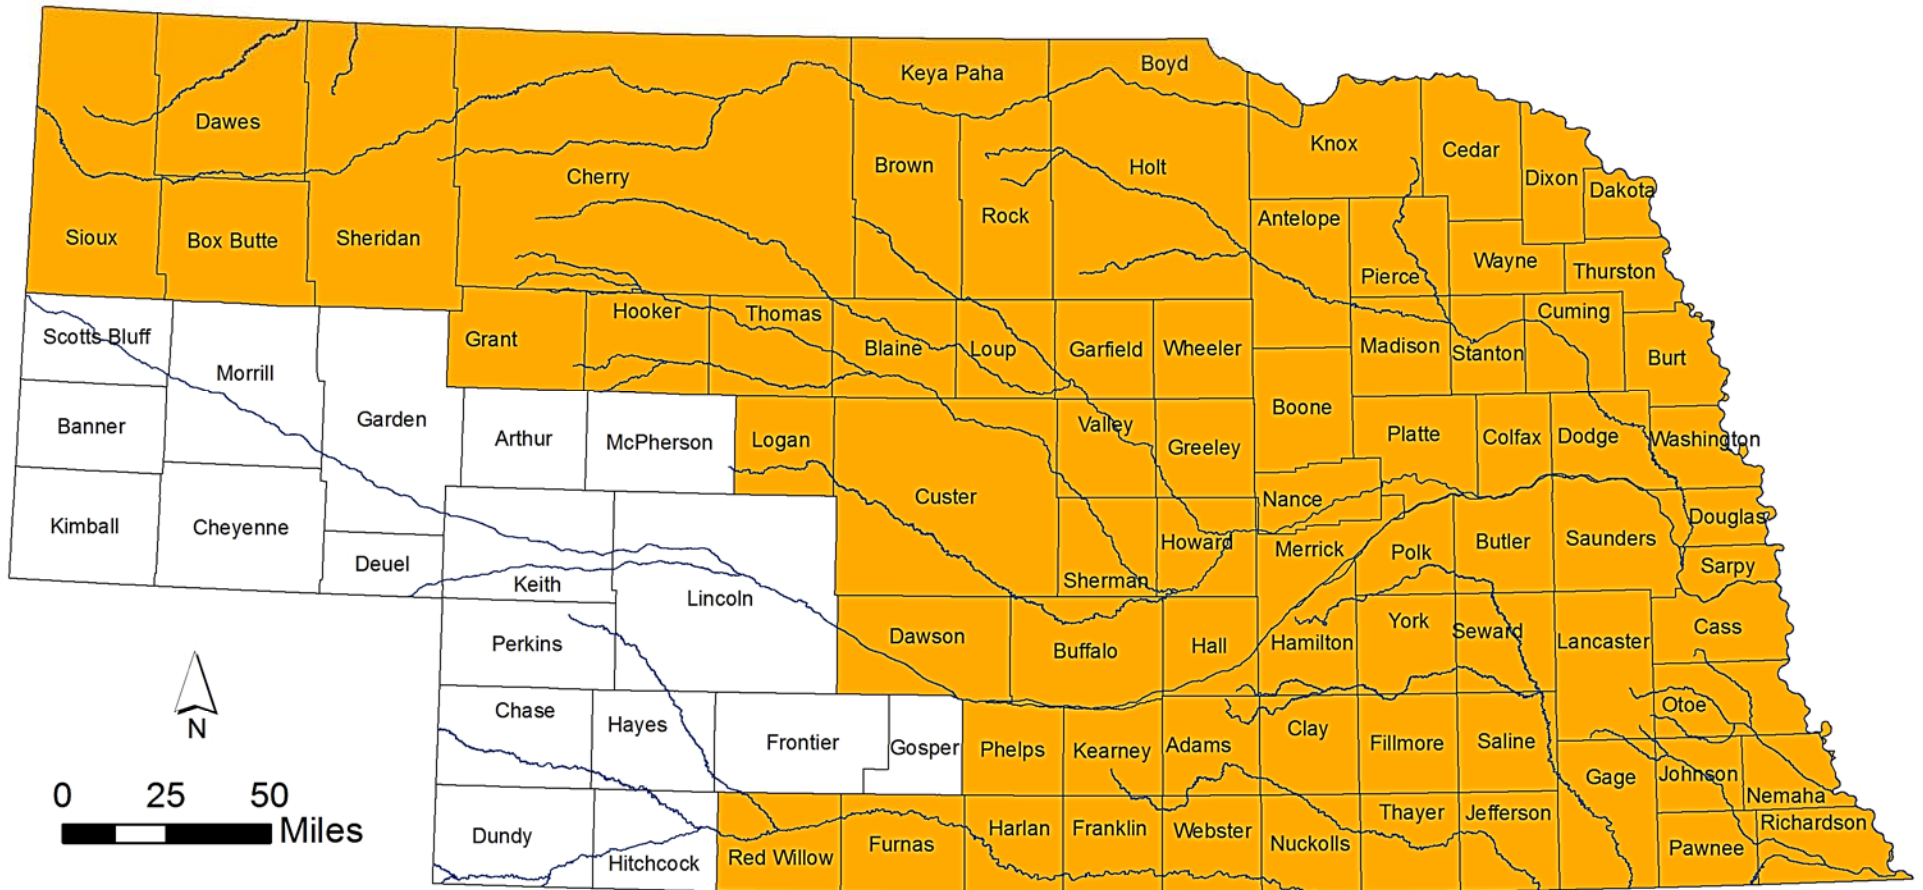

# Estimated Current Range of Northern Long-eared Bat (*Myotis septentrionalis*)

Nebraska Natural Heritage Program,  
Nebraska Game and Parks Commission  
June 2015