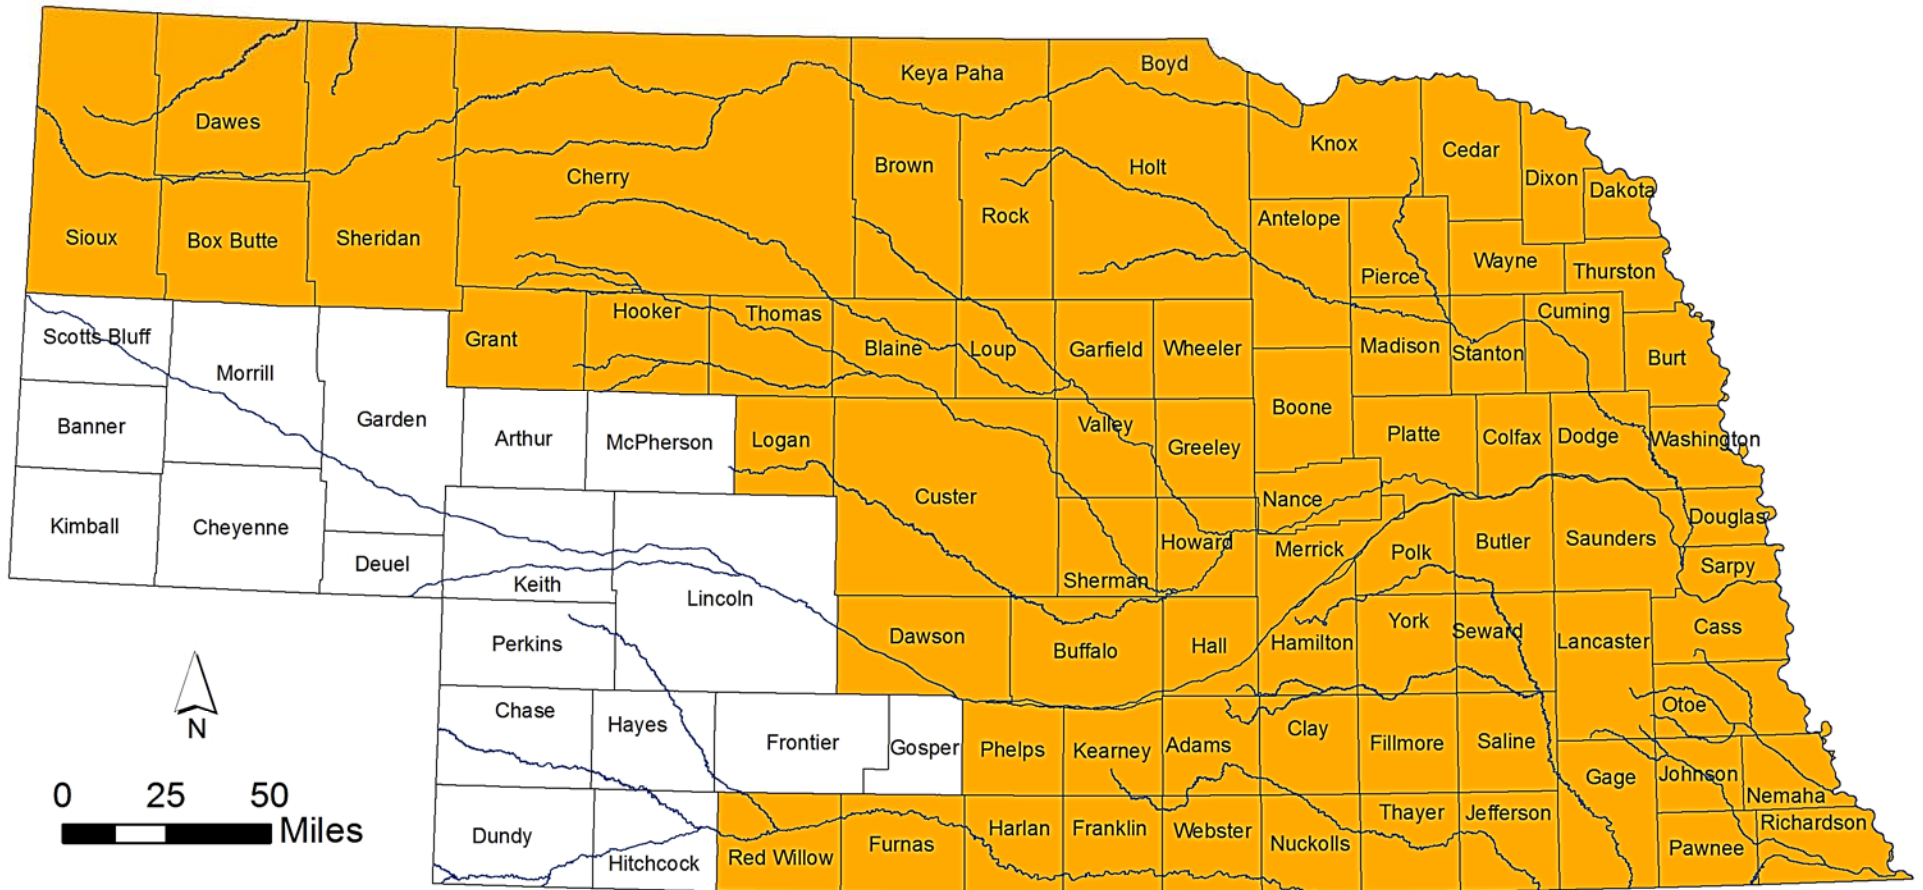

Estimated Current Range of Northern Long-eared Bat (*Myotis septentrionalis*)

Nebraska Natural Heritage Program,
Nebraska Game and Parks Commission
June 2015