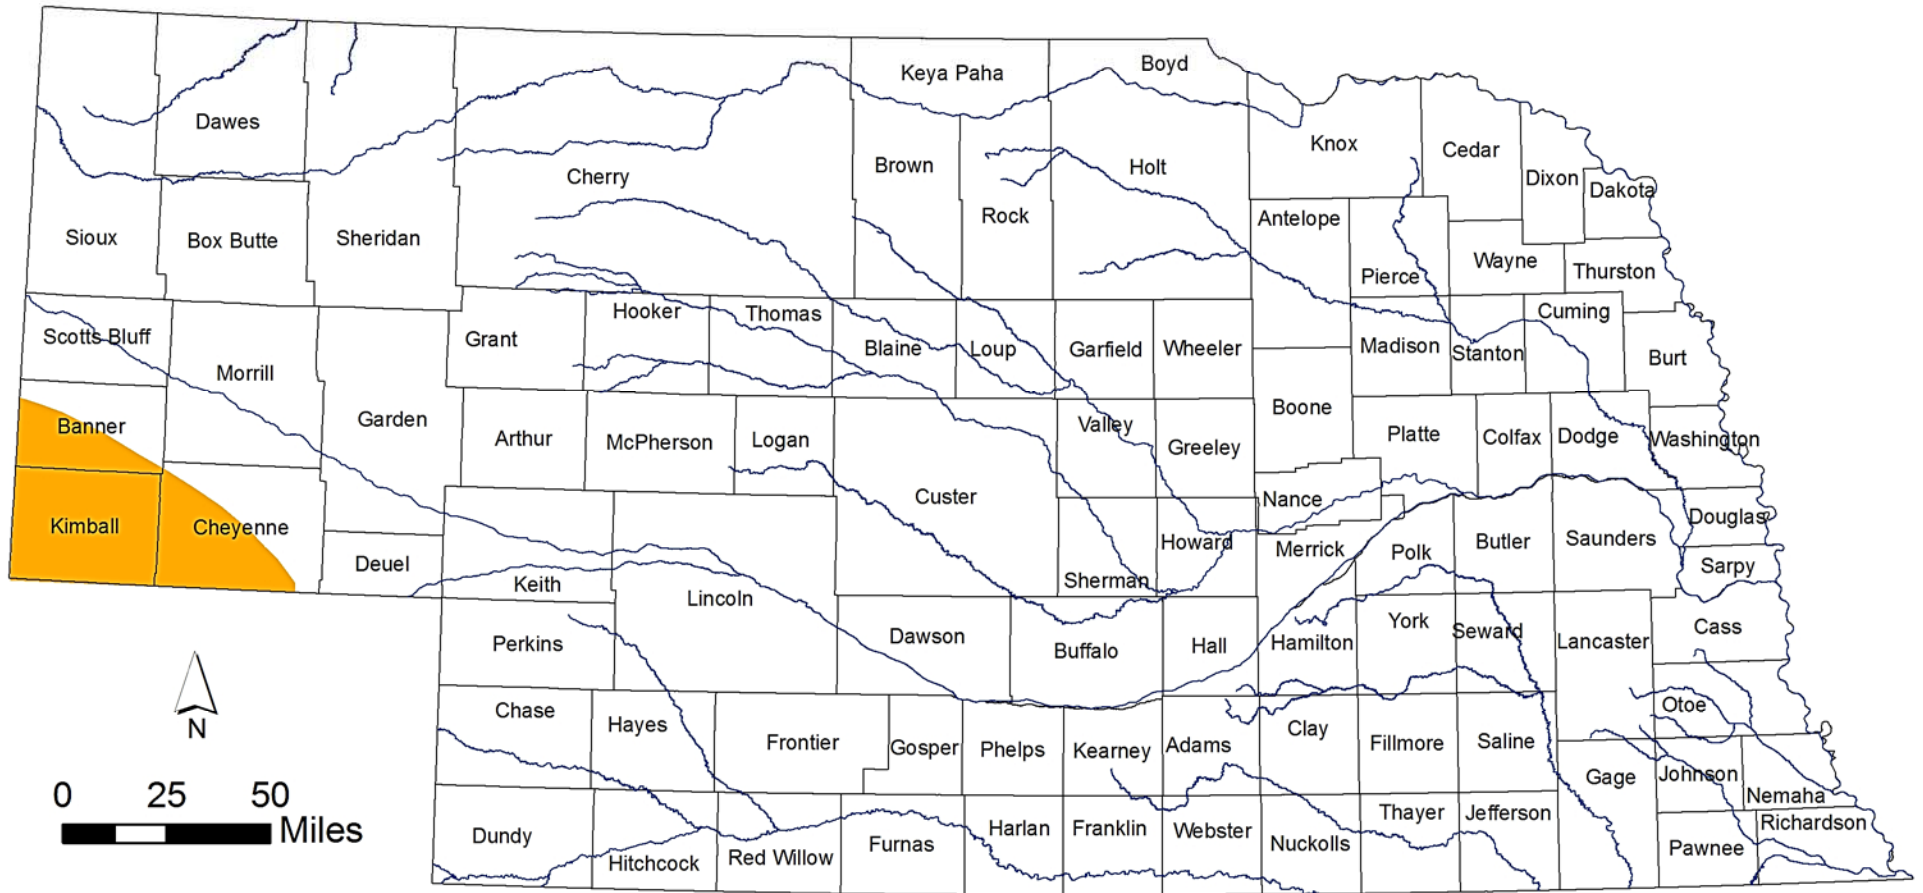

# Estimated Current Range of Mountain Plover (*Charadrius montanus*)

Nebraska Natural Heritage Program,  
Nebraska Game and Parks Commission  
May 2011