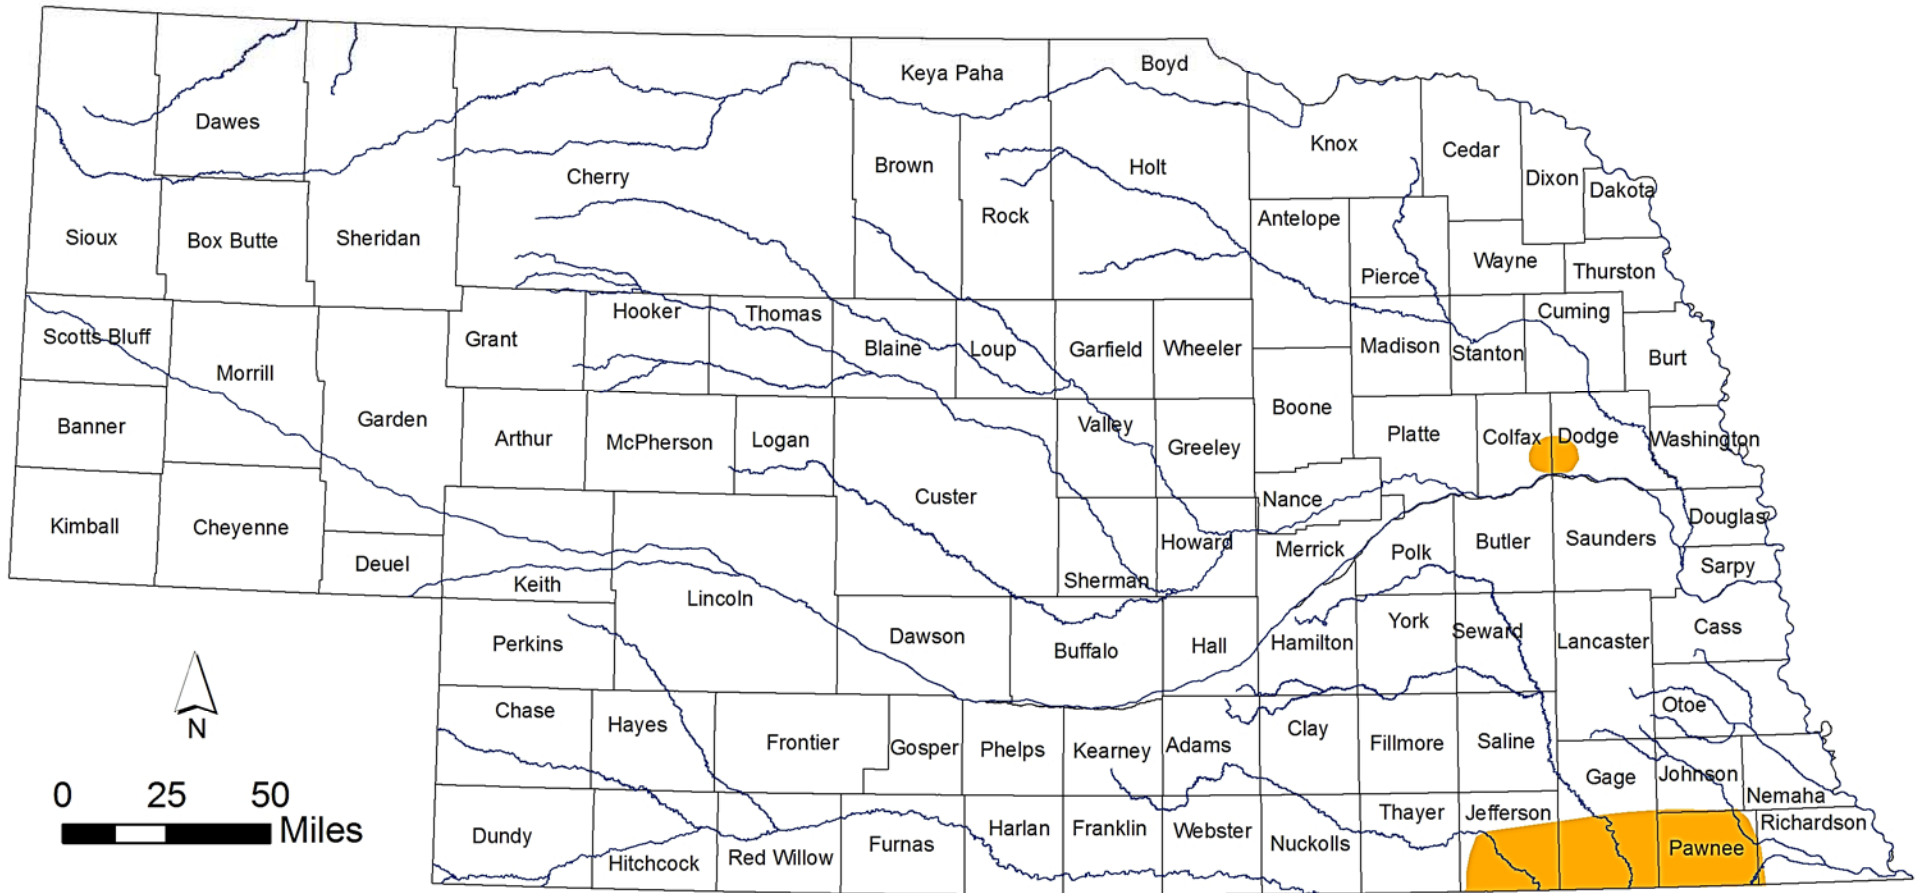

Estimated Current Range of *Massasauga* (*Sistrurus catenatus*)

Nebraska Natural Heritage Program,
Nebraska Game and Parks Commission
May 2011