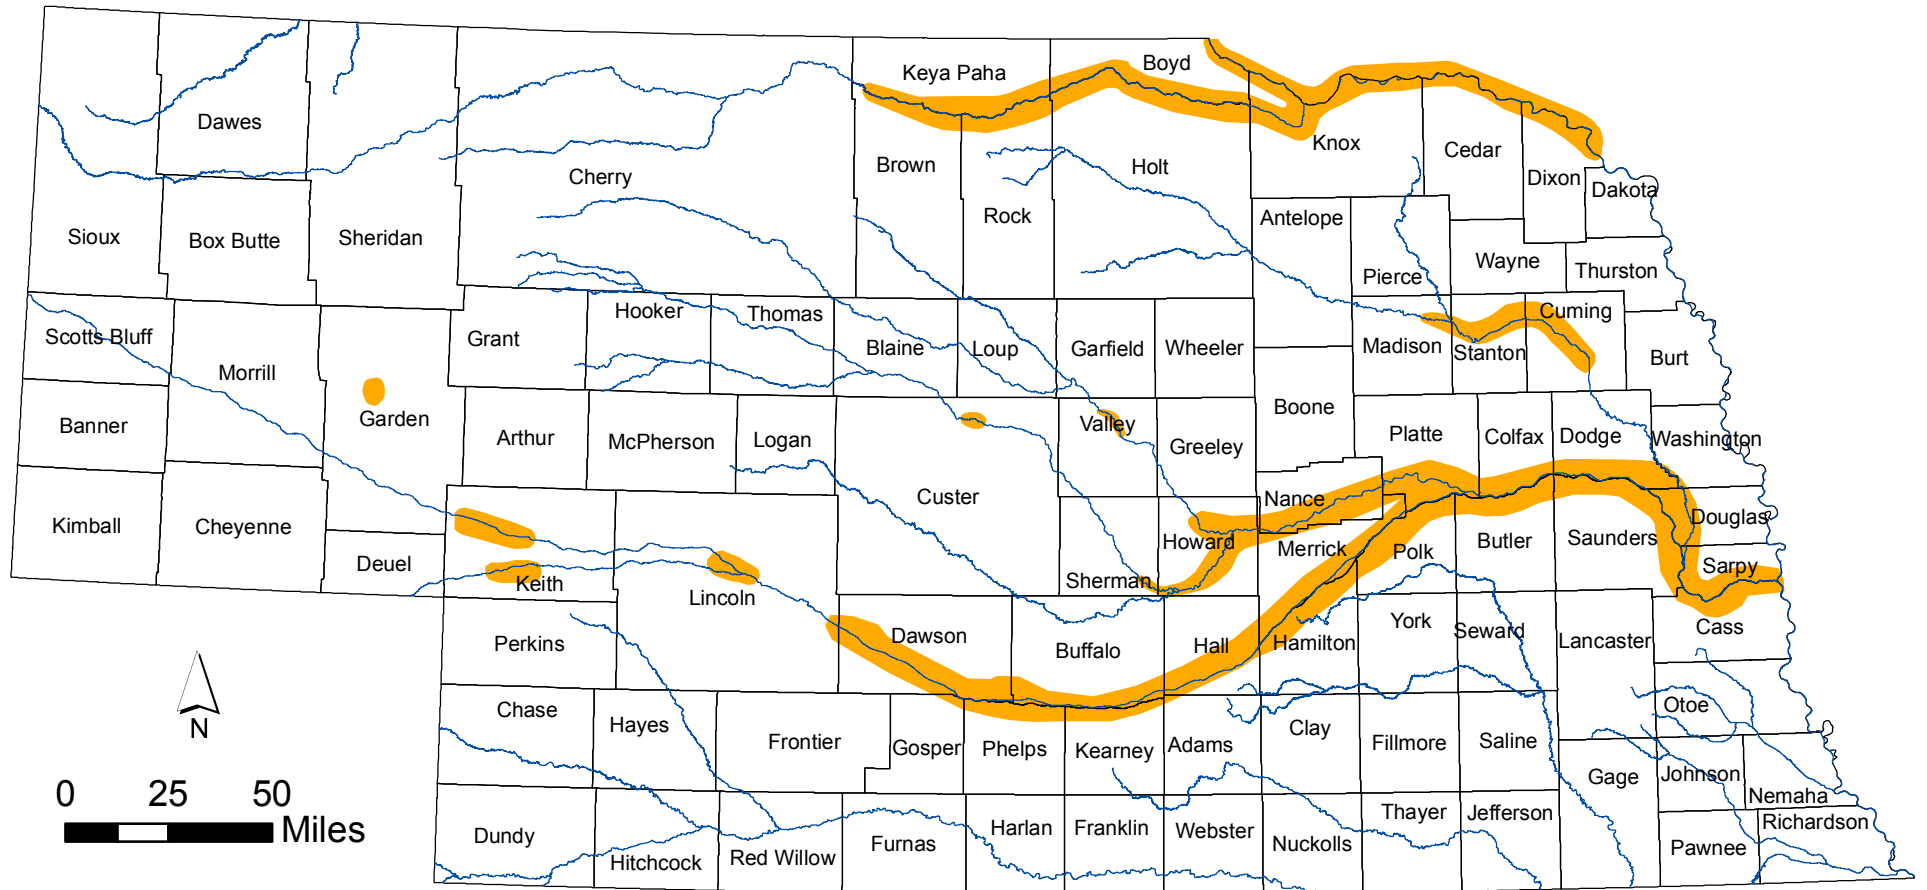

# Estimated Current Breeding Range of Piping Plover (*Charadrius melodus*) and Interior Least Tern (*Sternula antillarum athalassos*)

Garden County portion of map pertains to Piping Plover only.

Nebraska Natural Heritage Program,  
Nebraska Game and Parks Commission  
August 2011