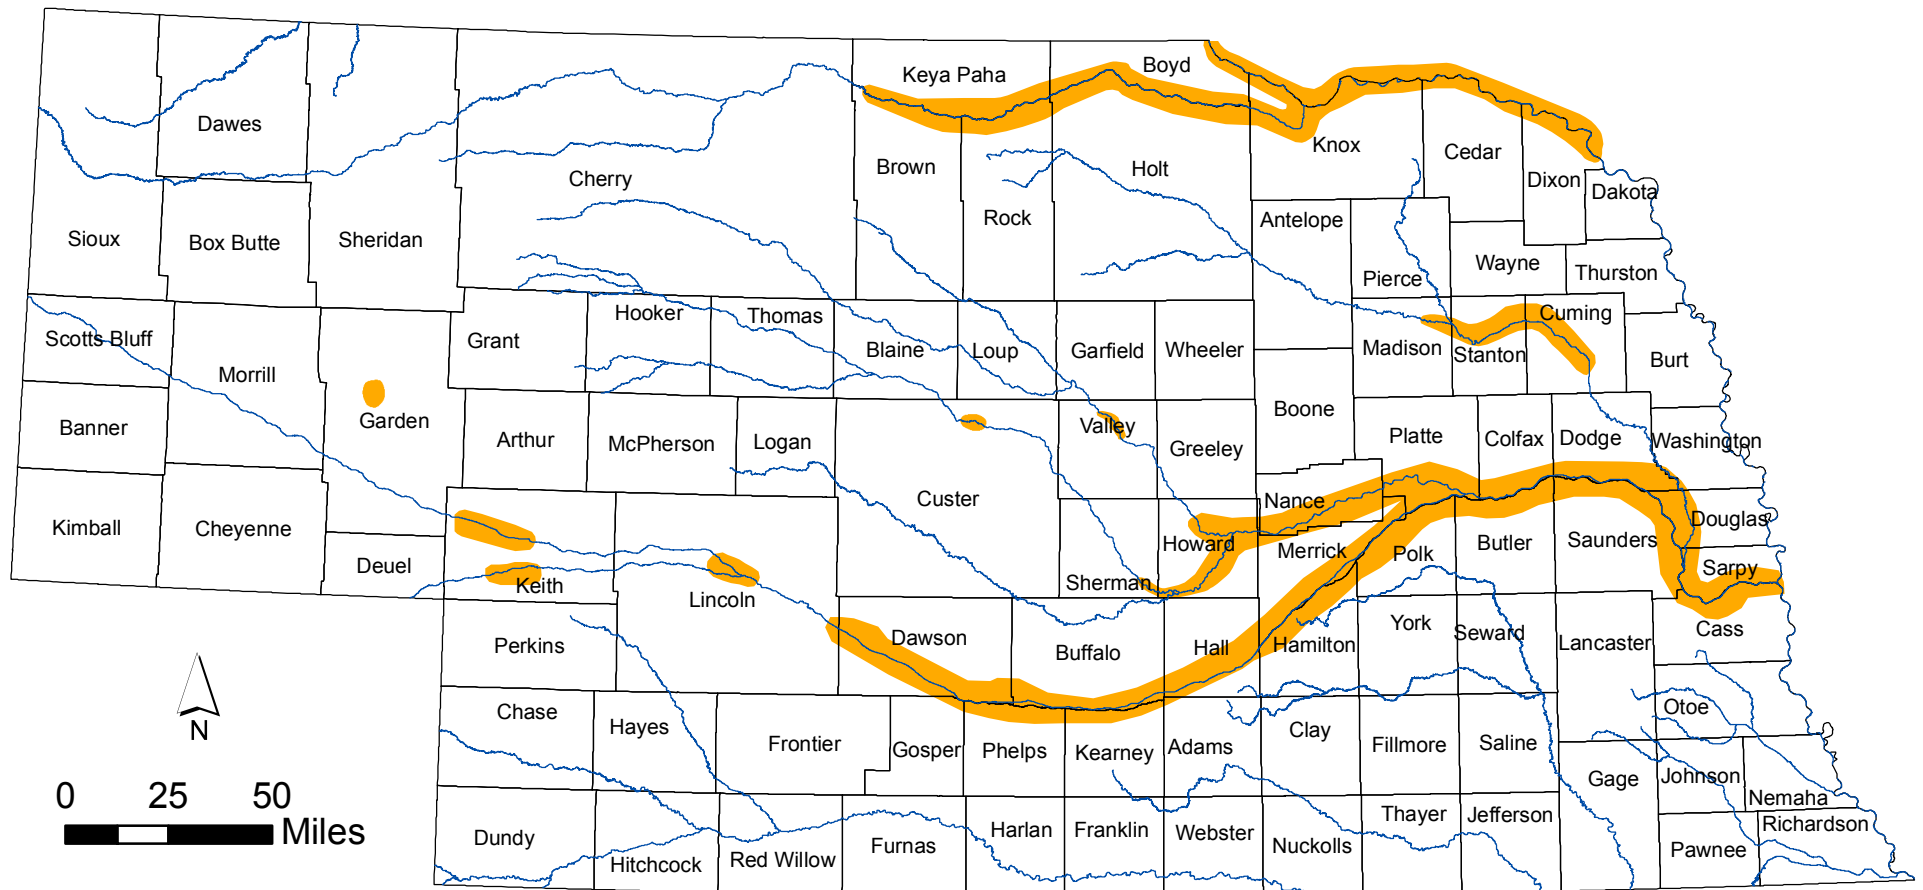

Estimated Current Breeding Range of Piping Plover (*Charadrius melodus*) and Interior Least Tern (*Sternula antillarum athalassos*)

Garden County portion of map pertains to Piping Plover only.

Nebraska Natural Heritage Program,
Nebraska Game and Parks Commission
August 2011