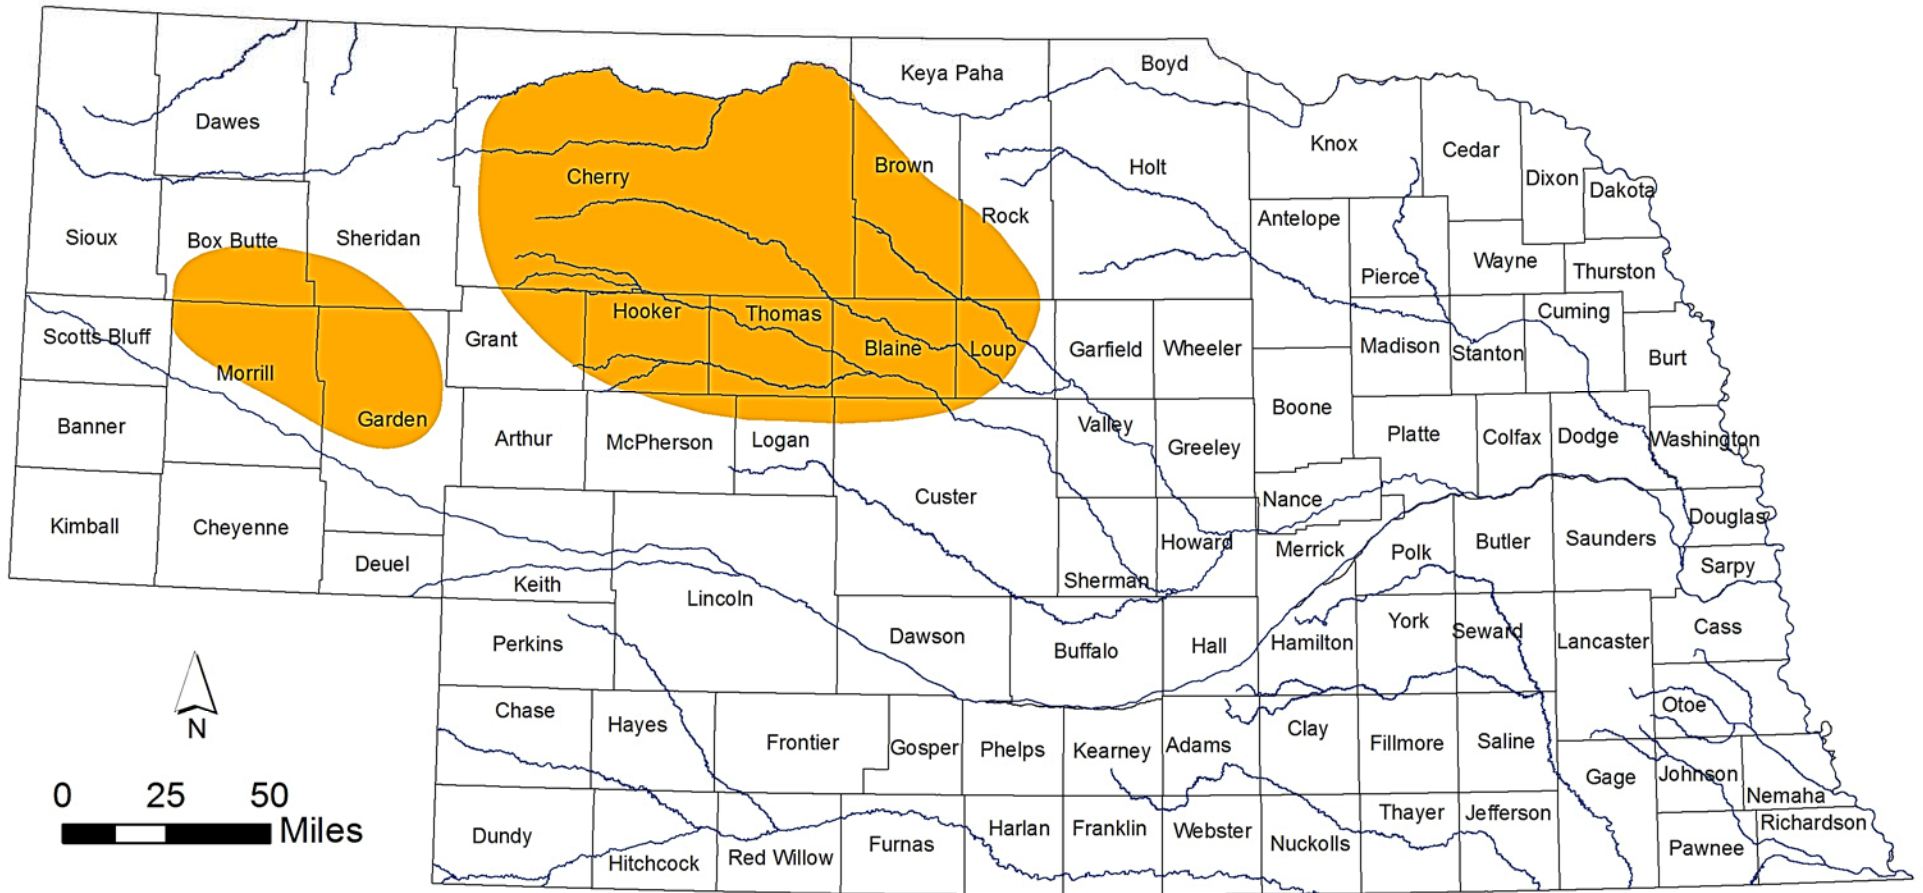

# Estimated Current Range of Blowout Penstemon (*Penstemon haydenii*)

Nebraska Natural Heritage Program,  
Nebraska Game and Parks Commission  
September 2012