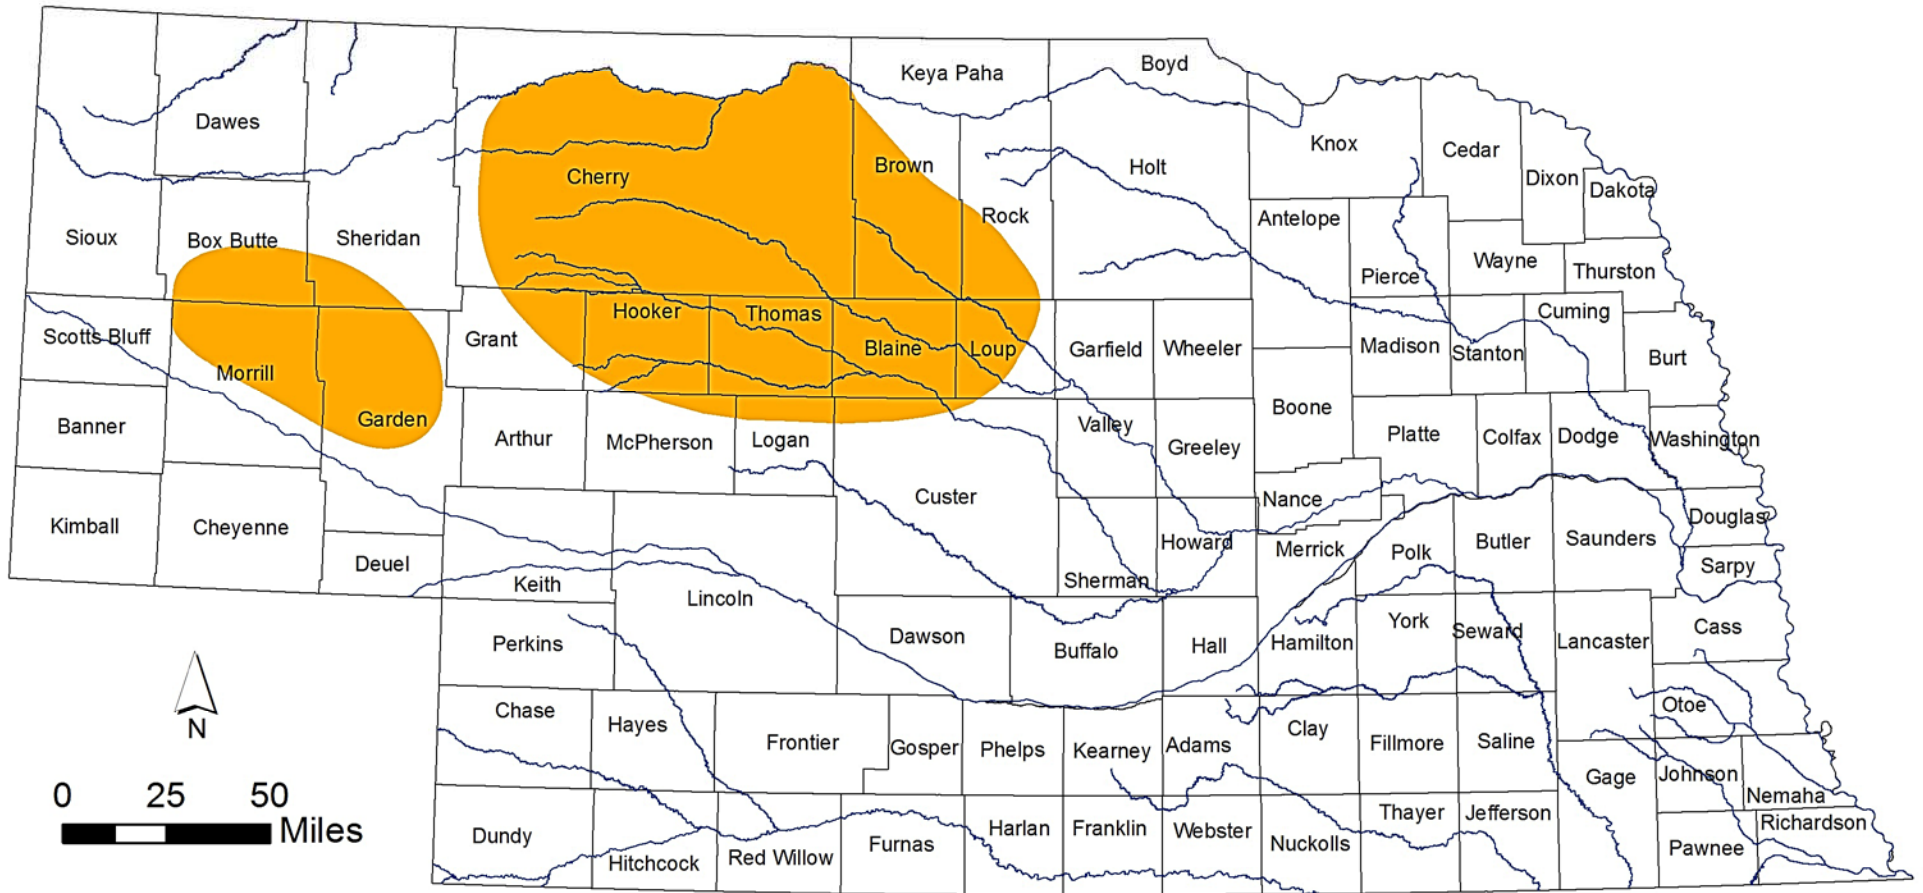

Estimated Current Range of Blowout Penstemon (*Penstemon haydenii*)

Nebraska Natural Heritage Program,
Nebraska Game and Parks Commission
September 2012