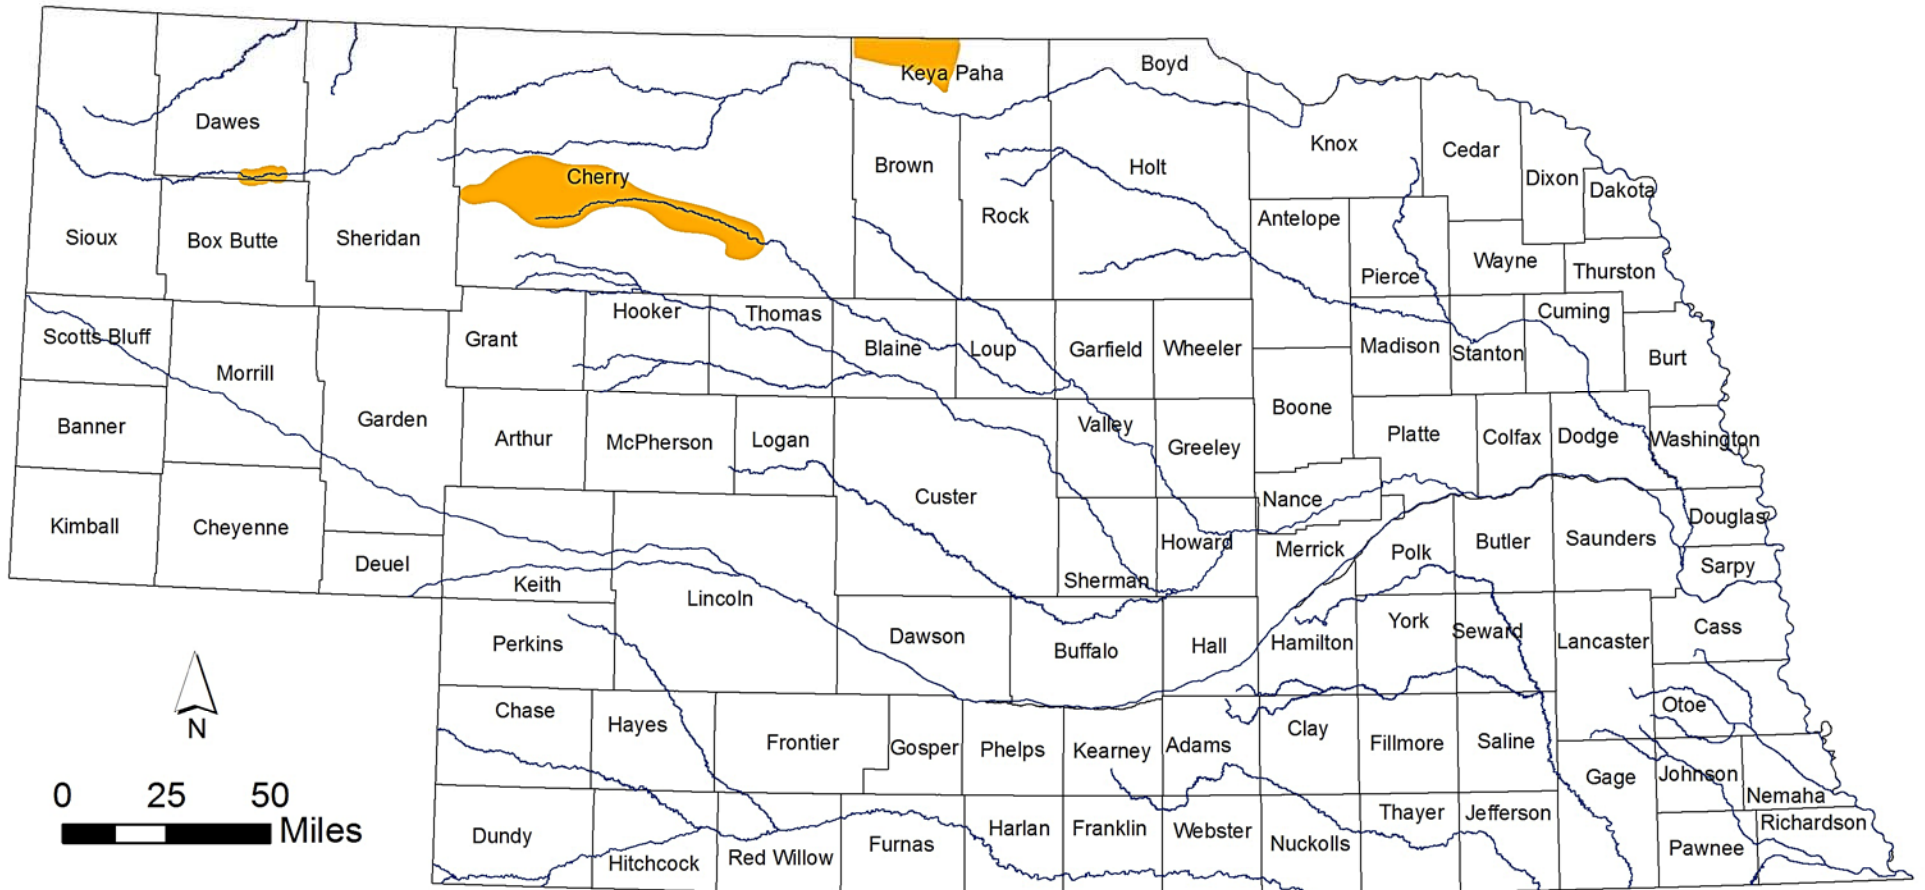

Estimated Current Range of Blacknose Shiner (*Notropis heterolepis*)

Nebraska Natural Heritage Program,
Nebraska Game and Parks Commission
December 2012