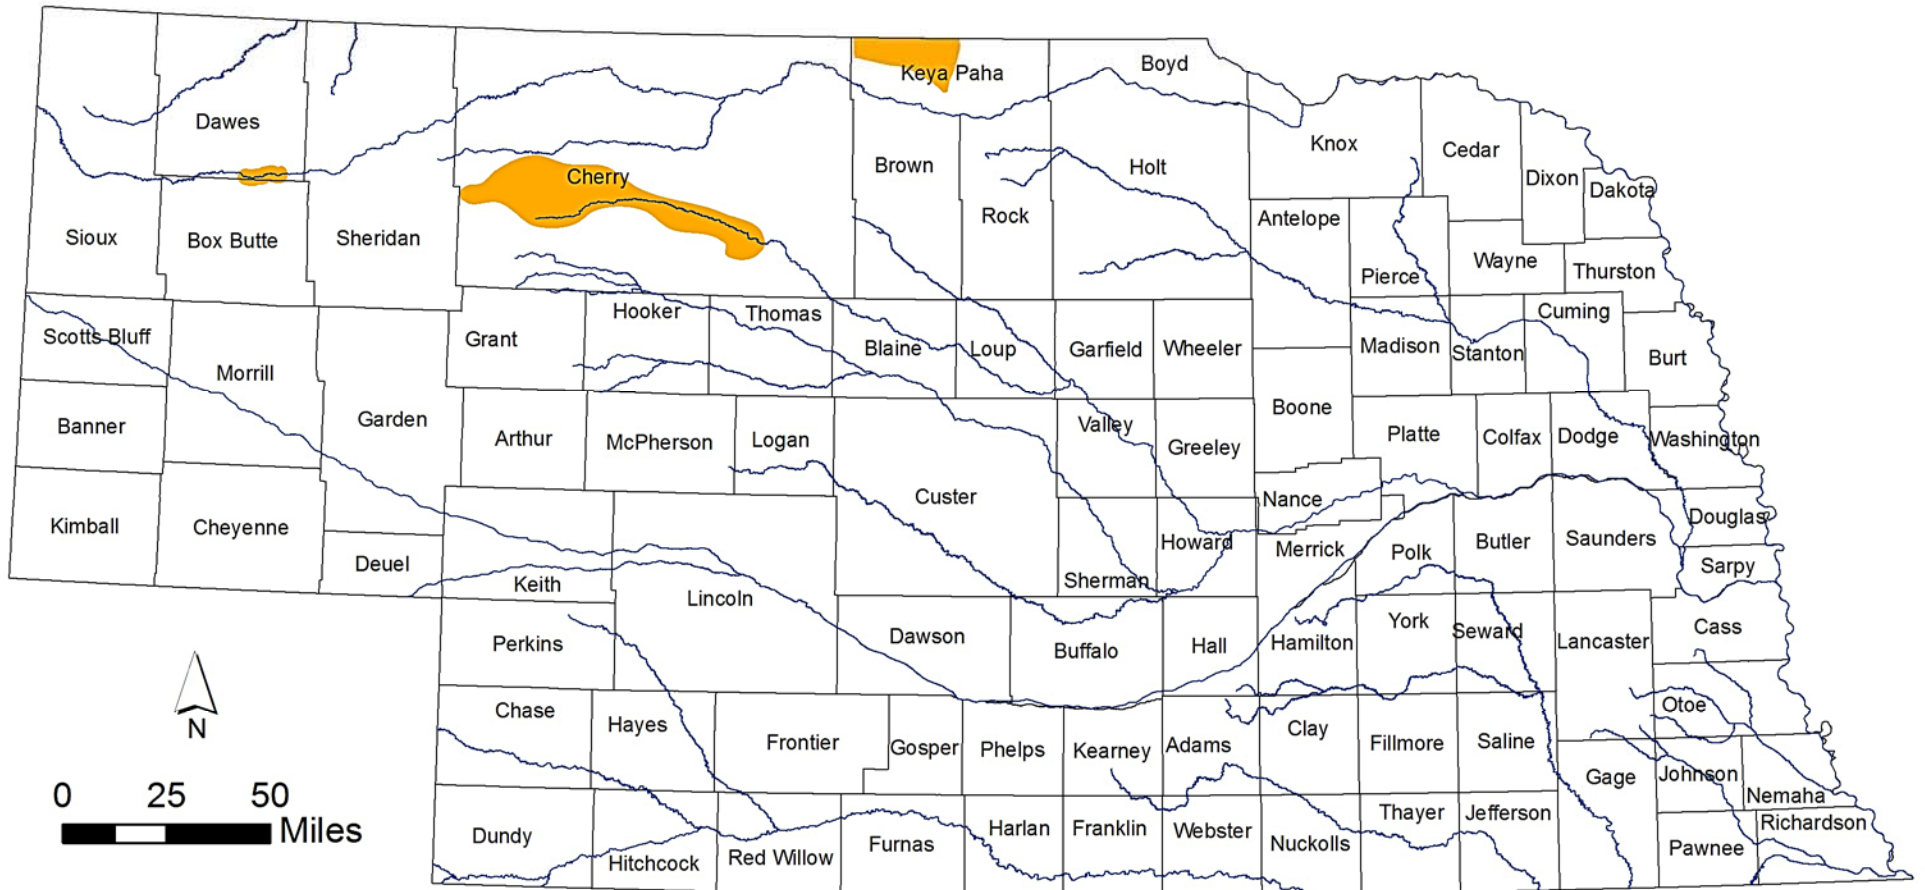

# Estimated Current Range of Blacknose Shiner (*Notropis heterolepis*)

Nebraska Natural Heritage Program,  
Nebraska Game and Parks Commission  
December 2012