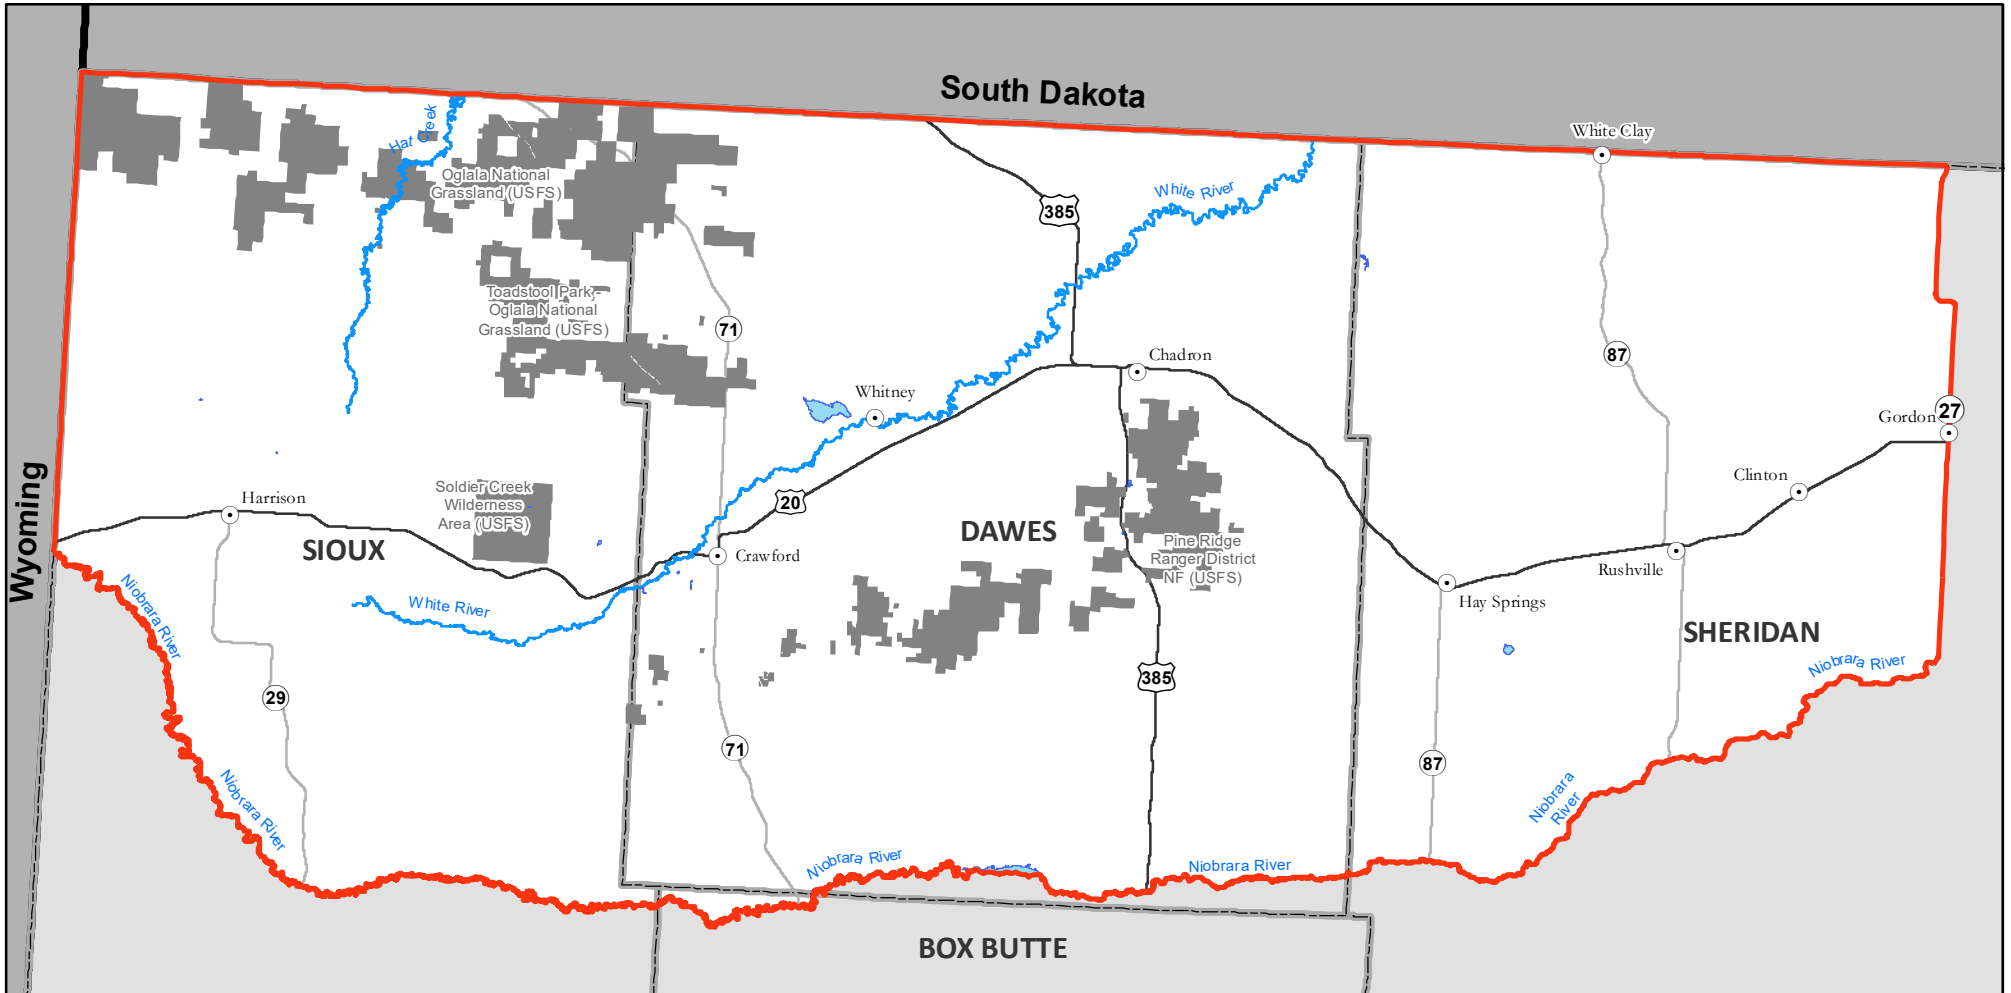

# 2020 Pine Ridge Deer Unit

**MANAGEMENT UNIT DESCRIPTION** - Persons holding a Pine Ridge Unit permit may hunt areas of Box Butte, Dawes, Sheridan and Sioux counties north of the Niobrara River and west of Nebraska Highway 27.

**NOTES** -  
• **Mule Deer Protection Zone:** Pine Ridge unit closed to antlerless mule deer harvest in all seasons, except those persons hunting under the authority of a landowner permit are exempt.