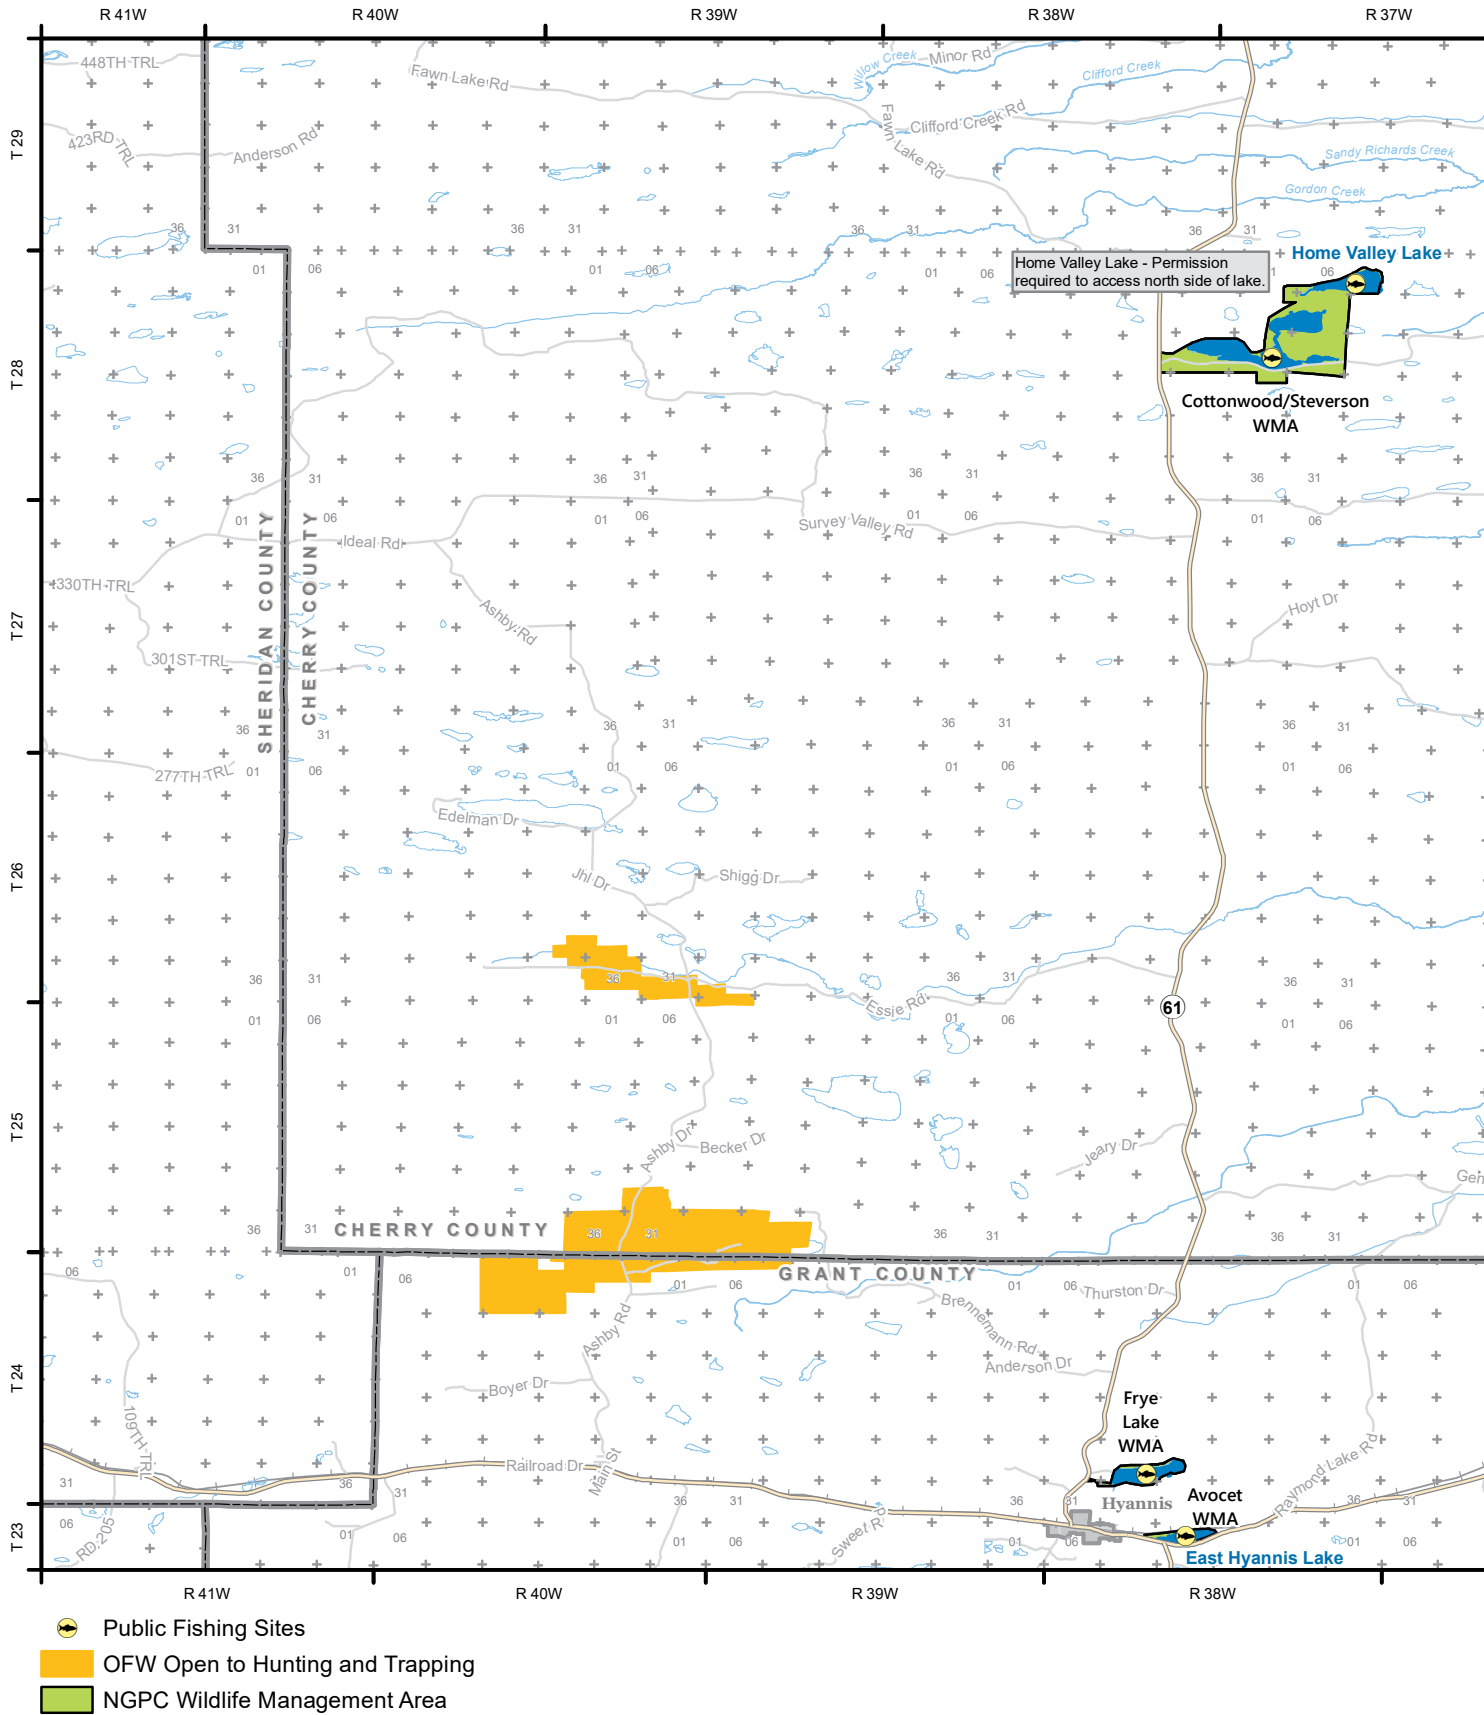

Map Sheet 10

Over 20,000 acres of tall wheat and milo stubble fields are enrolled in OFW after the printing of the atlas. These sites are open to public hunting and will be added to the online versions of the atlas. Please visit outdoornebraska.org/publicaccessatlas/ after Sept. 15th to view these properties.

1 in = 4 miles